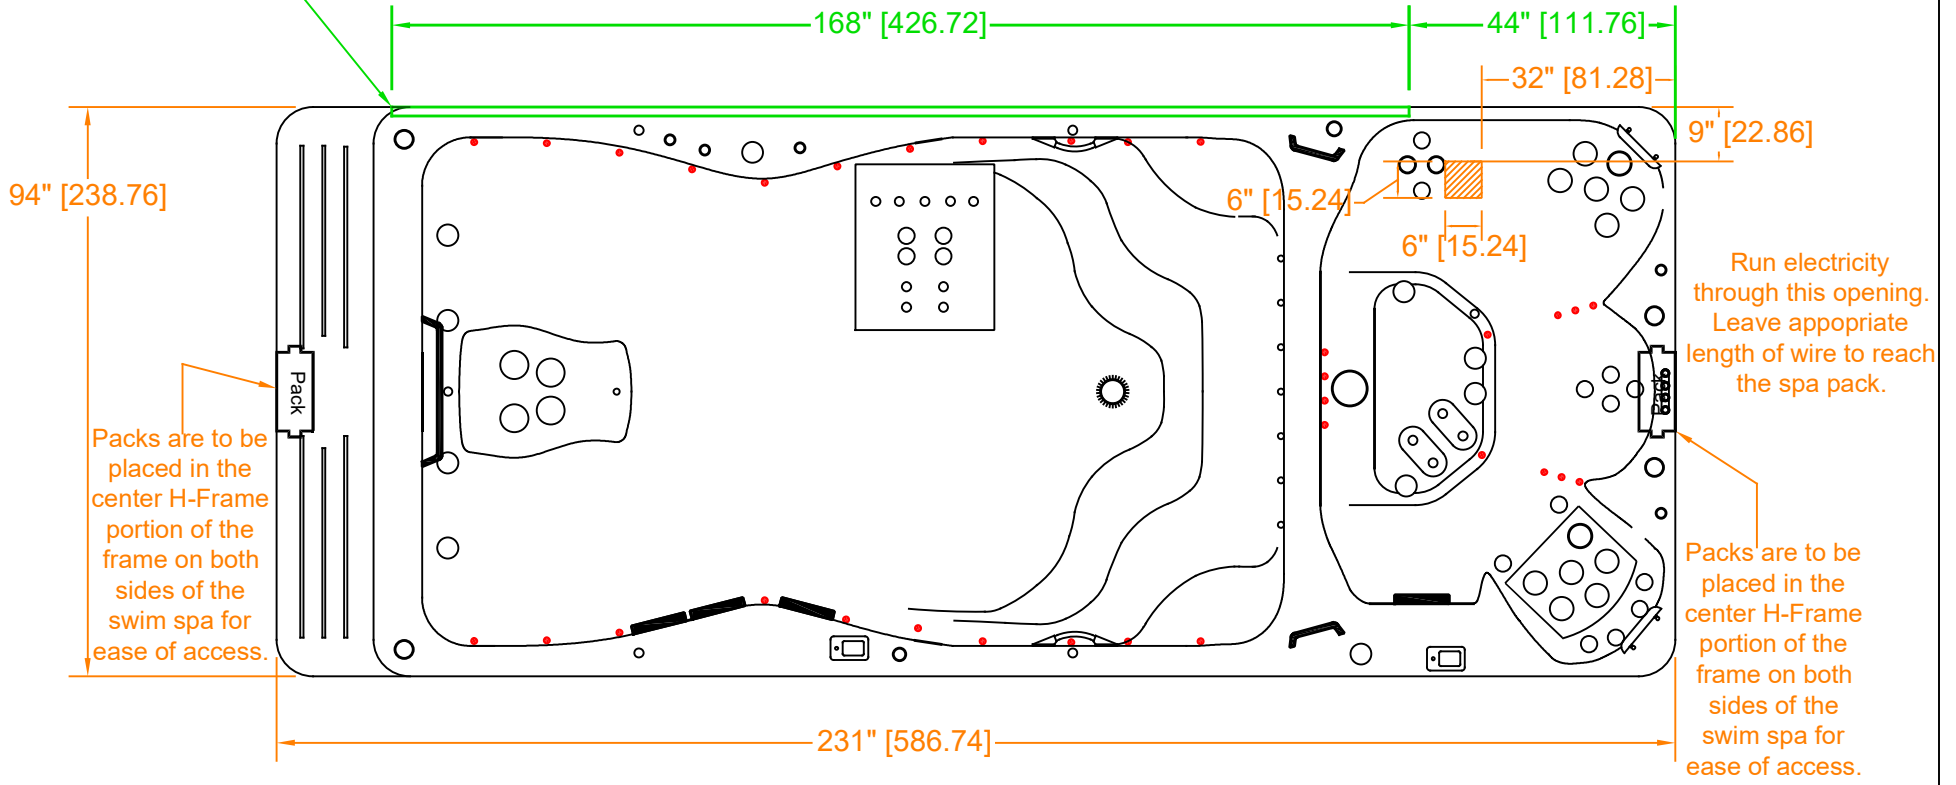

Run electricity through this  
1-1/2" PVC Conduit.

# 2024 H2X Trainer 19D

O/A Height 60" (+/- 1/2")

| Master Spas       |          |          |
|-------------------|----------|----------|
| Model Number      | Date     | Revision |
| H2X Trainer 19D   | 12/27/23 | 0        |
| Process           | Drawn by |          |
| Electrical Hookup | Easley   |          |